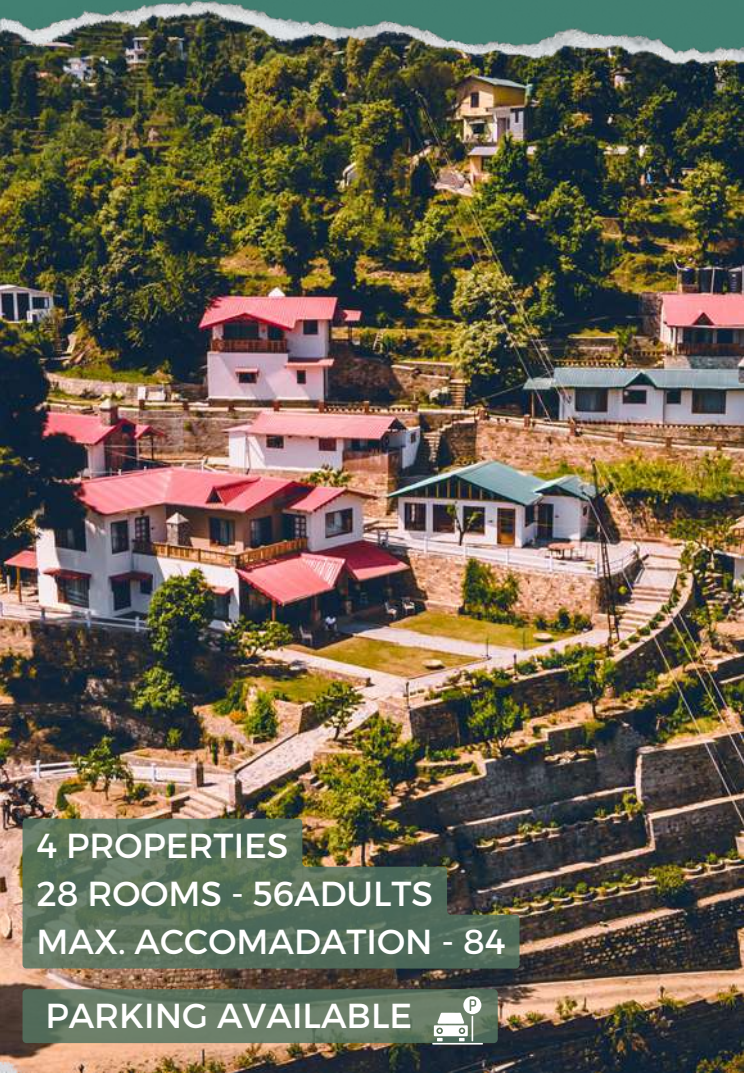

SECLUDE RAMGARH

INVITES YOU TO

CORPORATE OFFSITE

4 PROPERTIES

28 ROOMS - 56ADULTS

MAX. ACCOMADATION - 84

PARKING AVAILABLE