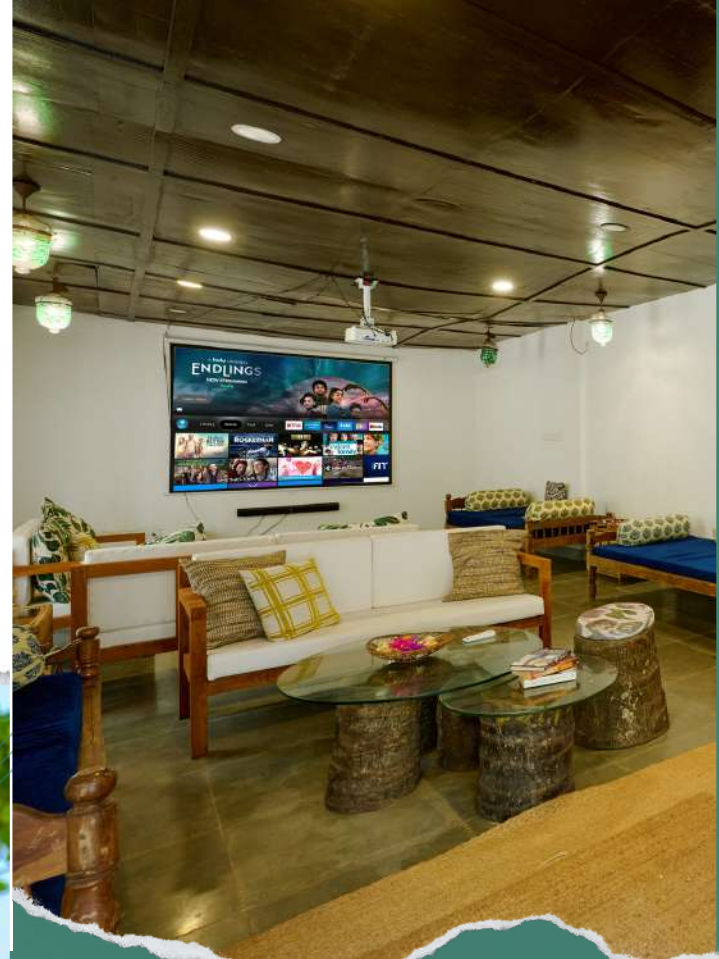

CONFERENCE AMEINITIES

Table Tennis

100Mbps Wi-fi

Speaker & Mic

Projector

Conference Room

Unlimited Tea & Snacks